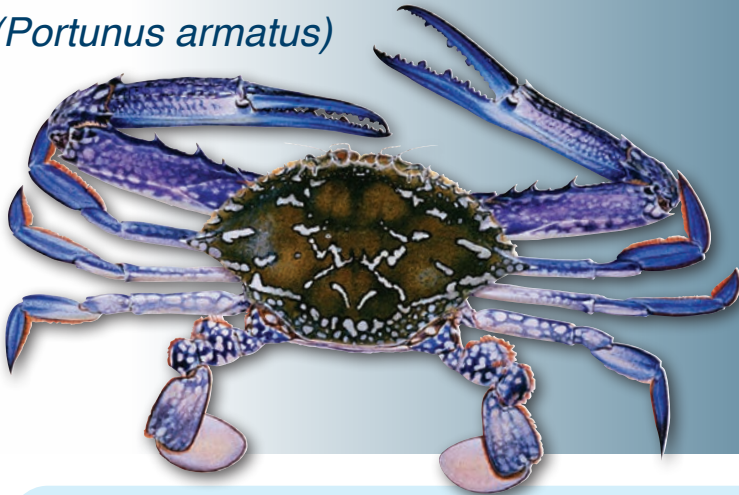

# Catch the stats on blue swimmers

## Blue swimmer crab (*Portunus armatus*)

We collect information from recreational fishers year-round to help inform fisheries management to ensure that you can continue catching fish and that resources remain sustainable.

Here are some results of blue swimmer crab research **you** helped generate!