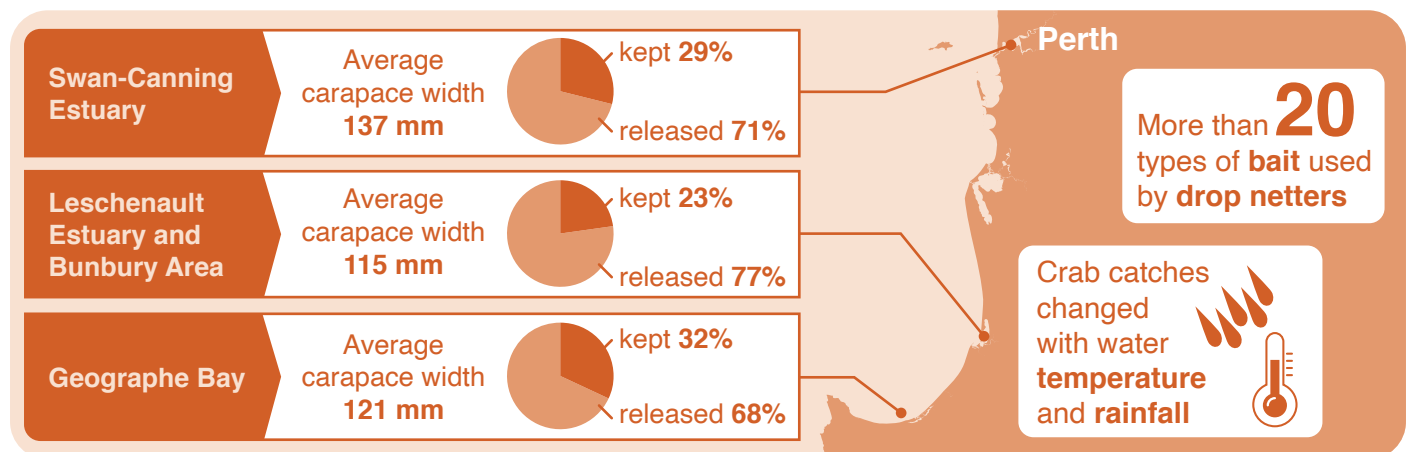

Source of data (colour coded):

Statewide Recreational Fishing Survey

Boat-based recfishers reported catch and effort data over 12-months in 2017/18.

Research Angler Program

Fishers in this program keep a logbook of their fishing activity.