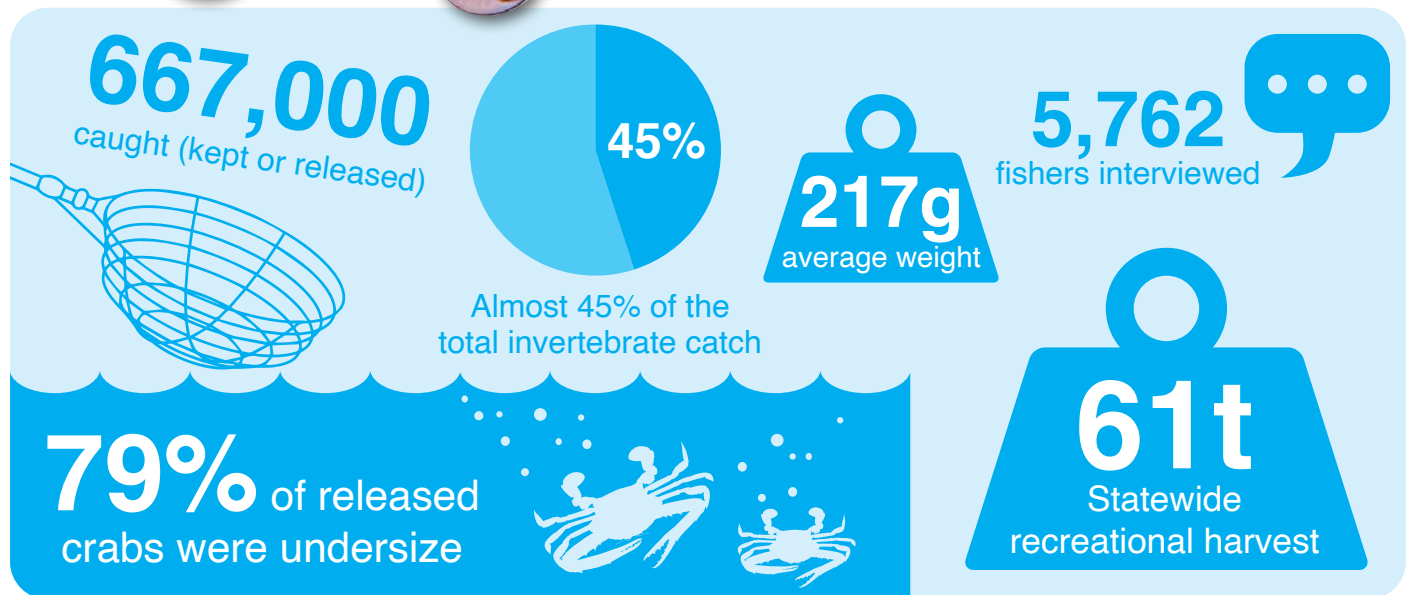

# Catch the stats on blue swimmers

## Blue swimmer crab (*Portunus armatus*)

We collect information from recreational fishers year-round to help inform fisheries management to ensure that you can continue catching fish and that resources remain sustainable.

Here are some results of blue swimmer crab research **you** helped generate!

#### Statewide Recreational Fishing Survey

Boat-based recfishers reported catch and effort data over 12-months in 2017/18.